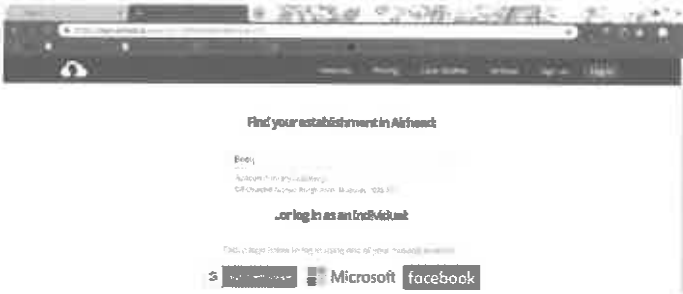

Student Guide

How to access the school system from home

Open your browser, and search for :

Airhead.io

This should bring you to this website.

Click the log in button.

From this next page, you will need to find our school.

Begin typing Beacon Primary Academy into the box, and our school will appear.

You will need to type in your school email and password. This will then take you to your home screen, where you can access any school apps, such as reading eggs, as well as any launchpads that your teacher has shared with you.