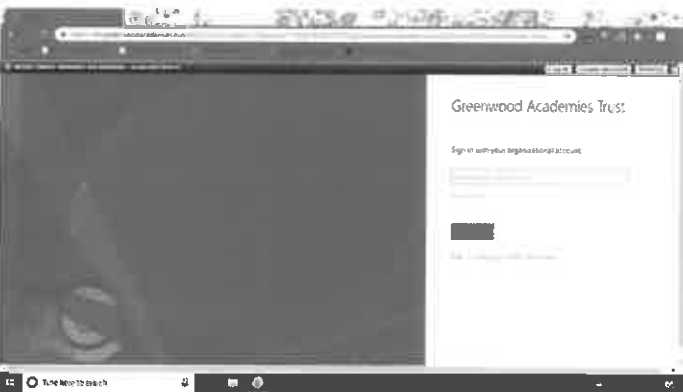

Student Guide

How to access the school system from home

Open your browser, and search for :

Airhead.io

This should bring you to this website.

Click the log in button.

From this next page, you will need to find our school.

Begin typing Beacon Primary Academy into the box, and our school will appear.

You will need to type in your school email and password. This will then take you to your home screen, where you can access any school apps, such as reading eggs, as well as any launchpads that your teacher has shared with you.