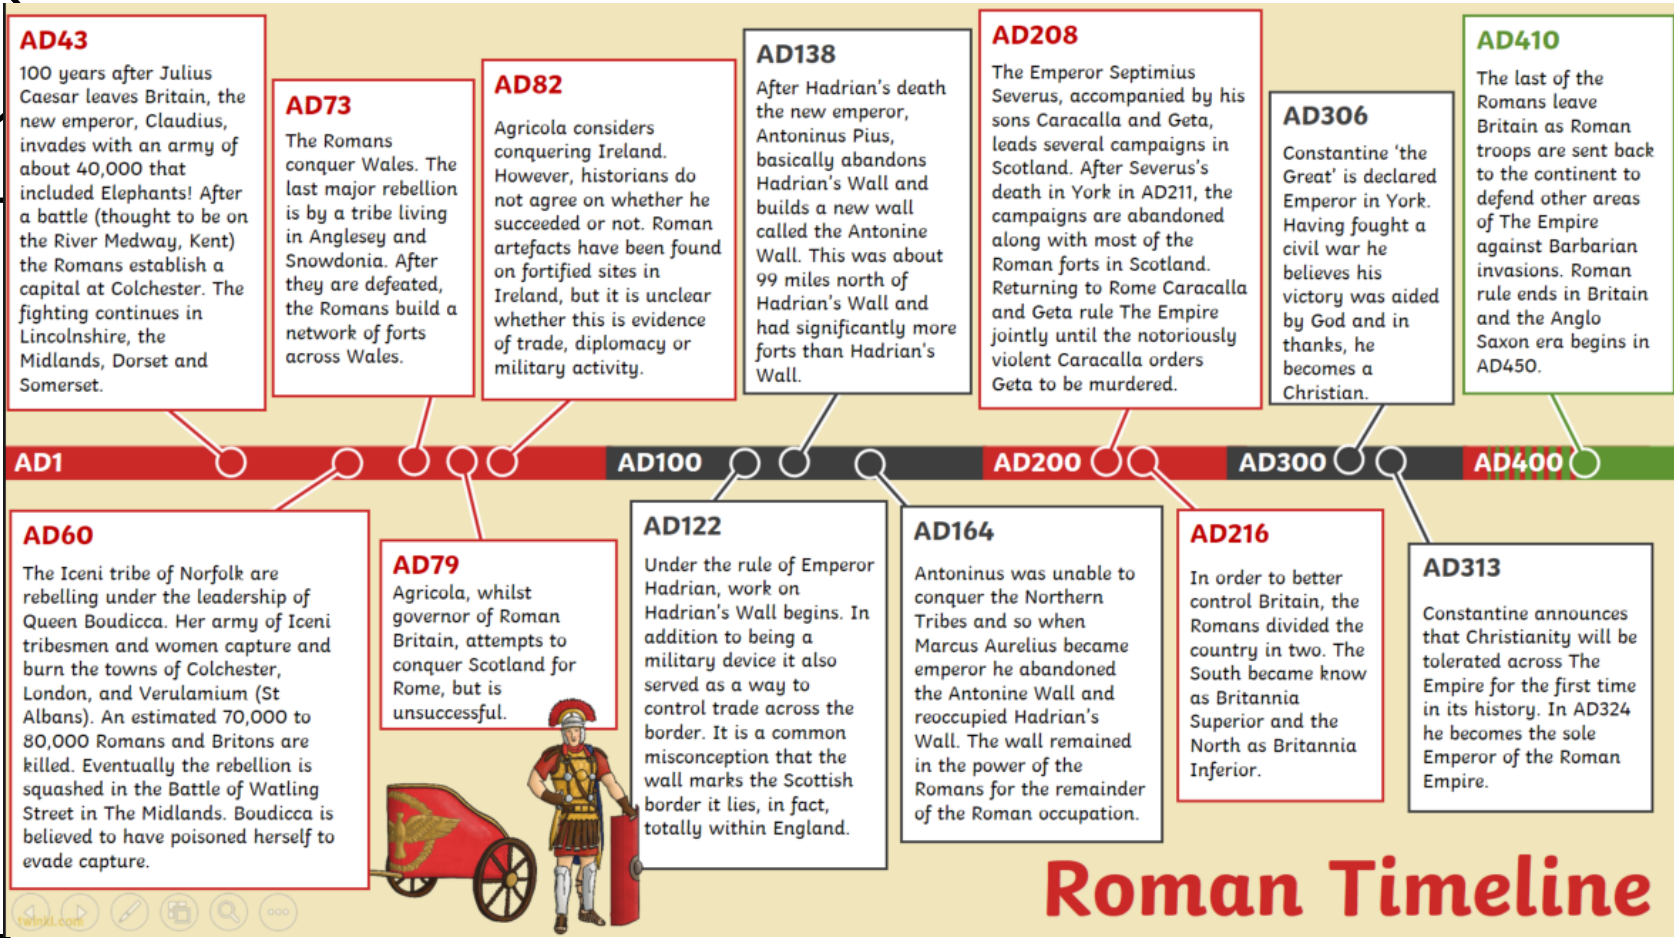

BPA Year 4 Terms 3 and 4 — History Knowledge Organiser — The Roman Empire

- The Romans are the people who originated from the city of Rome in Italy in 800 BC.
- The Roman Army invaded Britain in 43 AD.

Vocabulary:

BC (Before Christ) or BCE (Before Common Era) : These dates are before zero. Romans lived in Rome from 800 BC. This was 843 years before they invaded Britain successfully.

AD (Anno Domini—Year of the Lord) or CE (Common Era) : The Romans successfully invaded Britain in 43 AD. The year is now 2020 AD.

Empire : Many countries that are ruled by one leader.

Invasion : When a foreign army enters another country by force.

We will learn about Roman houses and inventions. What can you find out about these at home?

Roman Timeline